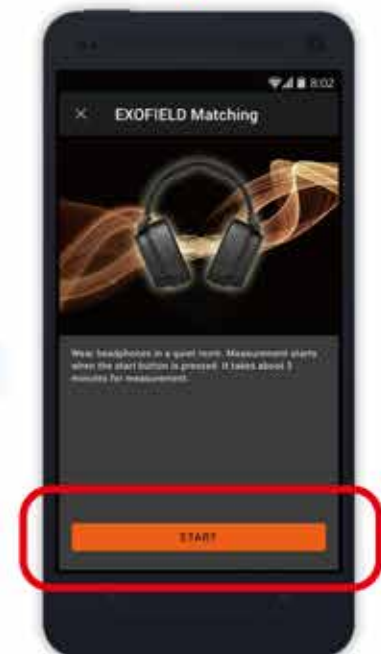

How to enjoy EXOFIELD ①

Personal Optimization by EXOFIELD matching APP

① Wear the headphones

② Tap "START MATCHING"

④ Completed

③ Tap "START"

How to enjoy EXOFIELD ②

Equipment operation

Press "play" on remote controller

Press  button and experience EXOFIELD effects.

LED ON EXOFIELD ON

LED OFF EXOFIELD OFF (Sound of Conventional headphones)

IMMERSE
YOURSELF

JVCKENWOOD EUROPE B.V.

Amsterdamseweg 37
1422 AC UITHOORN
The Netherlands