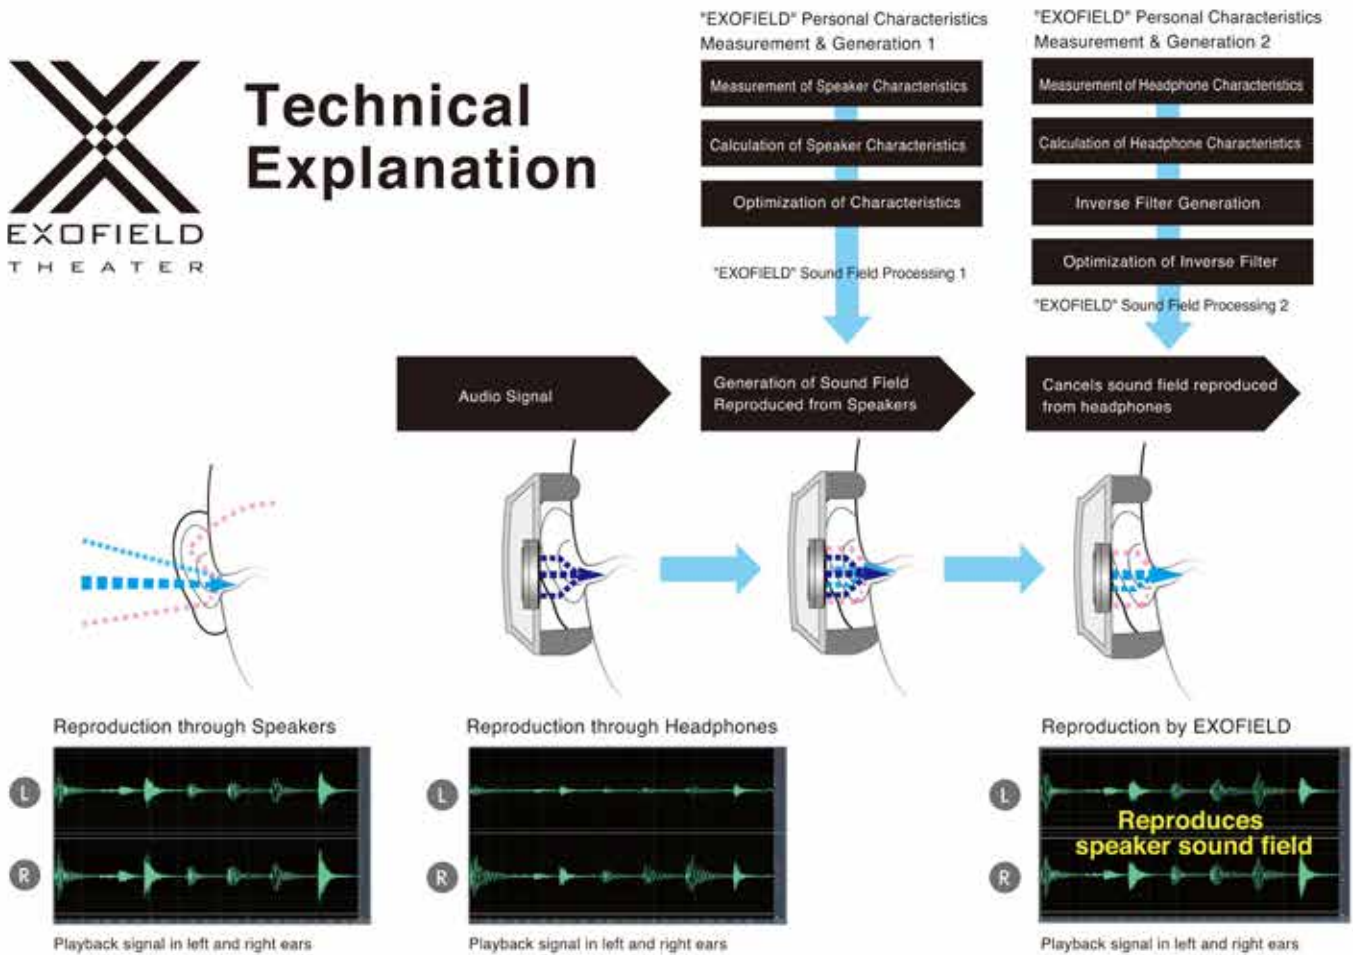

MULTICHANNEL PLAYBACK

EXOFIELD became capable of carrying out a precise multichannel playback due to advance in technology.

Conceptual diagram of sound field localization via **speakers**

Conceptual diagram of sound field localization via **conventional headphones**

Conceptual diagram of sound field localization using **EXOFIELD**

Technical Explanation

Extracts and generates personal characteristics

Besides measuring all characteristics related to individuals, listening rooms and playback devices to reproduce the optimal sound field with the EXOFIELD technology, we have also developed a method to reproduce personal characteristics with simple measurements. This is done by creating a database for the vast amount of measurement data on the "speaker characteristics" and "headphone characteristics", which are the key components of personal characteristics, thus enabling characteristics that are extremely close to an individual to be extracted and generated through a simple measuring process. Unlike conventional methods that require both the listening room and playback device to be fully equipped for measurement to be performed, users can enjoy EXOFIELD's out-of-head localization sound field anywhere as personal characteristics are measured using the built-in microphone system in the headphones.