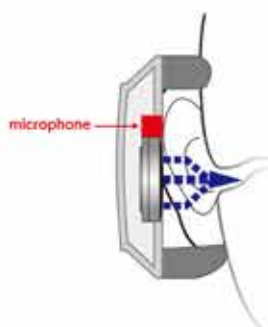

MULTICHANNEL PLAYBACK

EXOFIELD became capable of carrying out a precise multichannel playback due to advance in technology.

Conceptual diagram of sound field localization via **speakers**

Conceptual diagram of sound field localization via **conventional headphones**

Conceptual diagram of sound field localization using **EXOFIELD**

Technical Explanation

Extracts and generates personal characteristics

Besides measuring all characteristics related to individuals, listening rooms and playback devices to reproduce the optimal sound field with the EXOFIELD technology, we have also developed a method to reproduce personal characteristics with simple measurements. This is done by creating a database for the vast amount of measurement data on the "speaker characteristics" and "headphone characteristics", which are the key components of personal characteristics, thus enabling characteristics that are extremely close to an individual to be extracted and generated through a simple measuring process. Unlike conventional methods that require both the listening room and playback device to be fully equipped for measurement to be performed, users can enjoy EXOFIELD's out-of-head localization sound field anywhere as personal characteristics are measured using the built-in microphone system in the headphones.

Conventional Method of Measurement

Advantage Supports full customization according to individual characteristics

Disadvantage Requires both a listening room and playback device for measurement

Advantage

Only requires measurement of speaker characteristics
Listening room and playback device are not needed